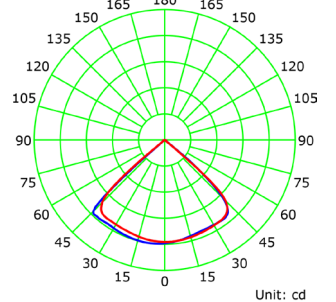

Tip Type	Güç Power	Renk Sıcaklığı Color Temperature	Işık Akısı Luminous Flux	CRI	Ağırlık Weight (kg)
LEDALI	25W	3000K-4000K-5000K-6500K	2662 LM	>80	3,2
LEDALI	35W	3000K-4000K-5000K-6500K	3727 LM	>80	3,2

Luminous Intensity Distribution Curve

— C0-C180 — C90-C270

Luminous Intensity Distribution Curve

— C0-C180 — C90-C270

Luminous Intensity Distribution Curve

— C0-C180 — C90-C270

Luminous Intensity Distribution Curve