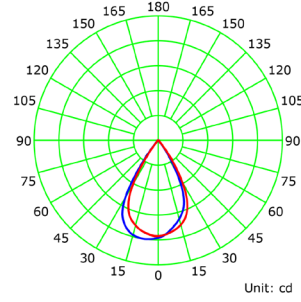

Tip Type	Güç Power	Renk Sıcaklığı Color Temperature	Işık Akısı Luminous Flux	CRI	Ağırlık Weight (kg)
LEDALI	25W	3000K-4000K-5000K-6500K	2662 LM	>80	3,2
LEDALI	35W	3000K-4000K-5000K-6500K	3727 LM	>80	3,2

Luminous Intensity Distribution Curve

— C0-C180 — C90-C270

Luminous Intensity Distribution Curve

— C0-C180 — C90-C270

Luminous Intensity Distribution Curve

— C0-C180 — C90-C270

Luminous Intensity Distribution Curve